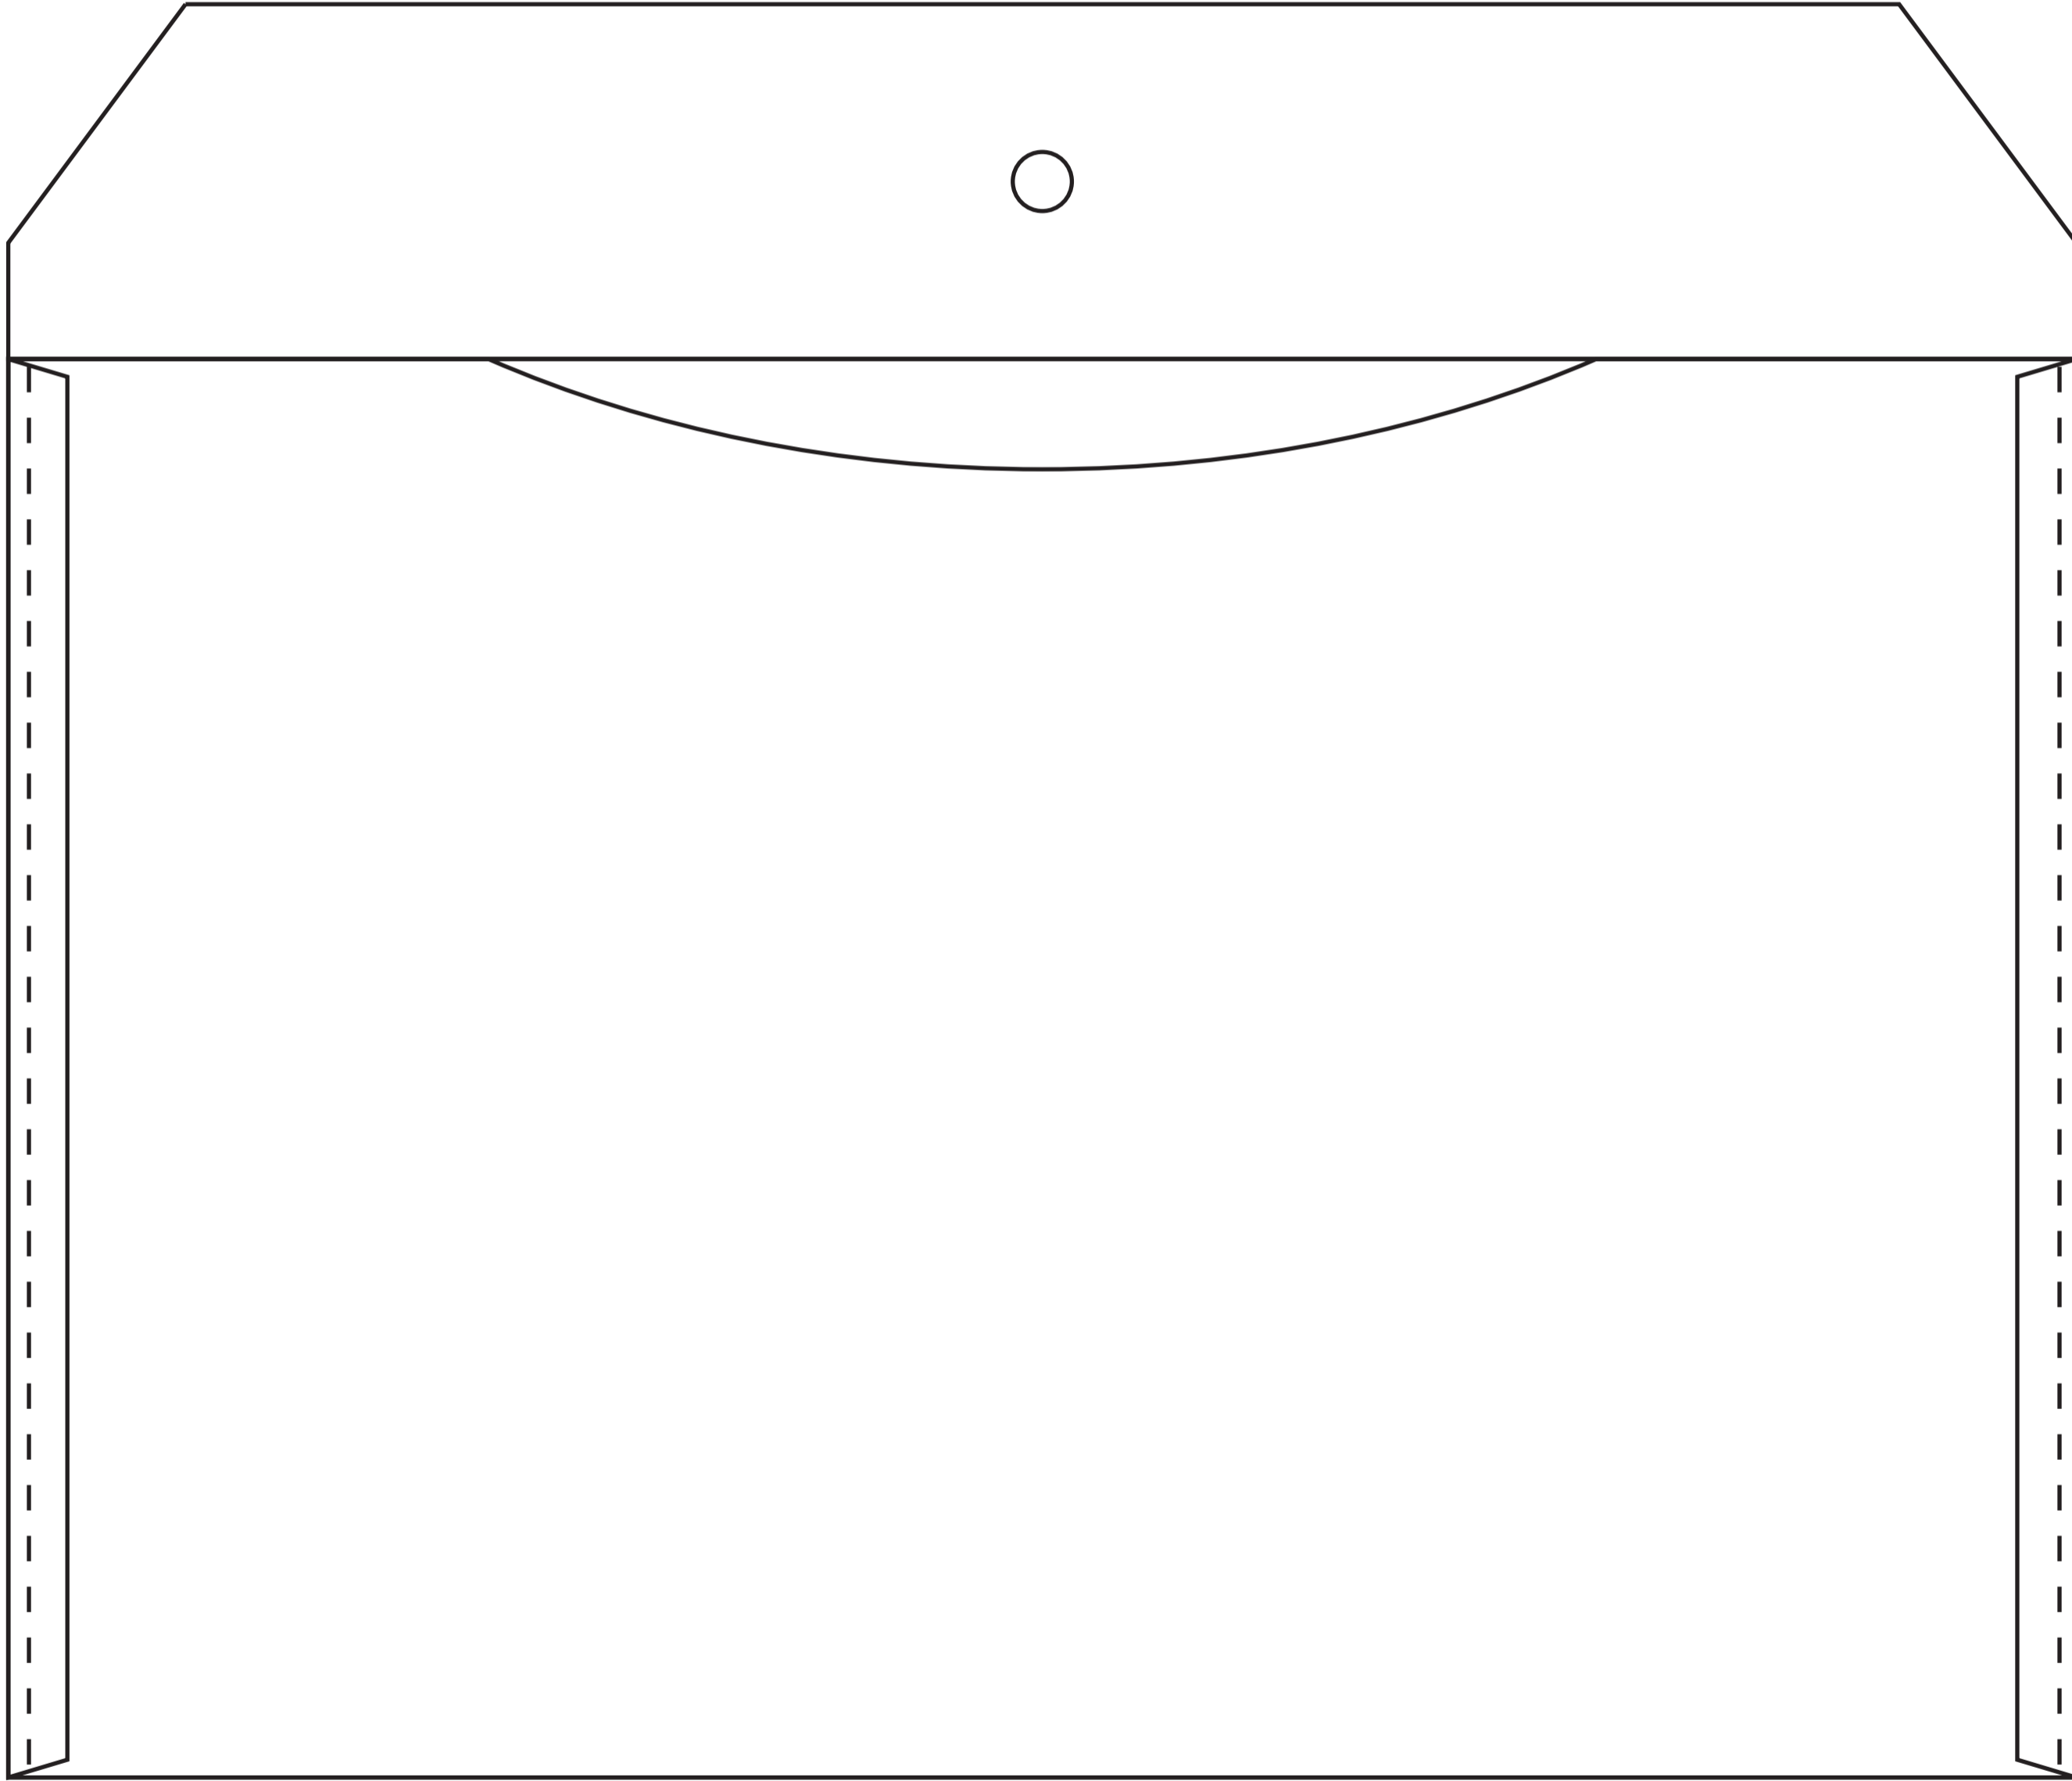

Color Plastic Folder

Size: 350(w) × 240(H)mm (橫度拍鈕公文袋 A4 Folder)

350mm

240mm

350mm